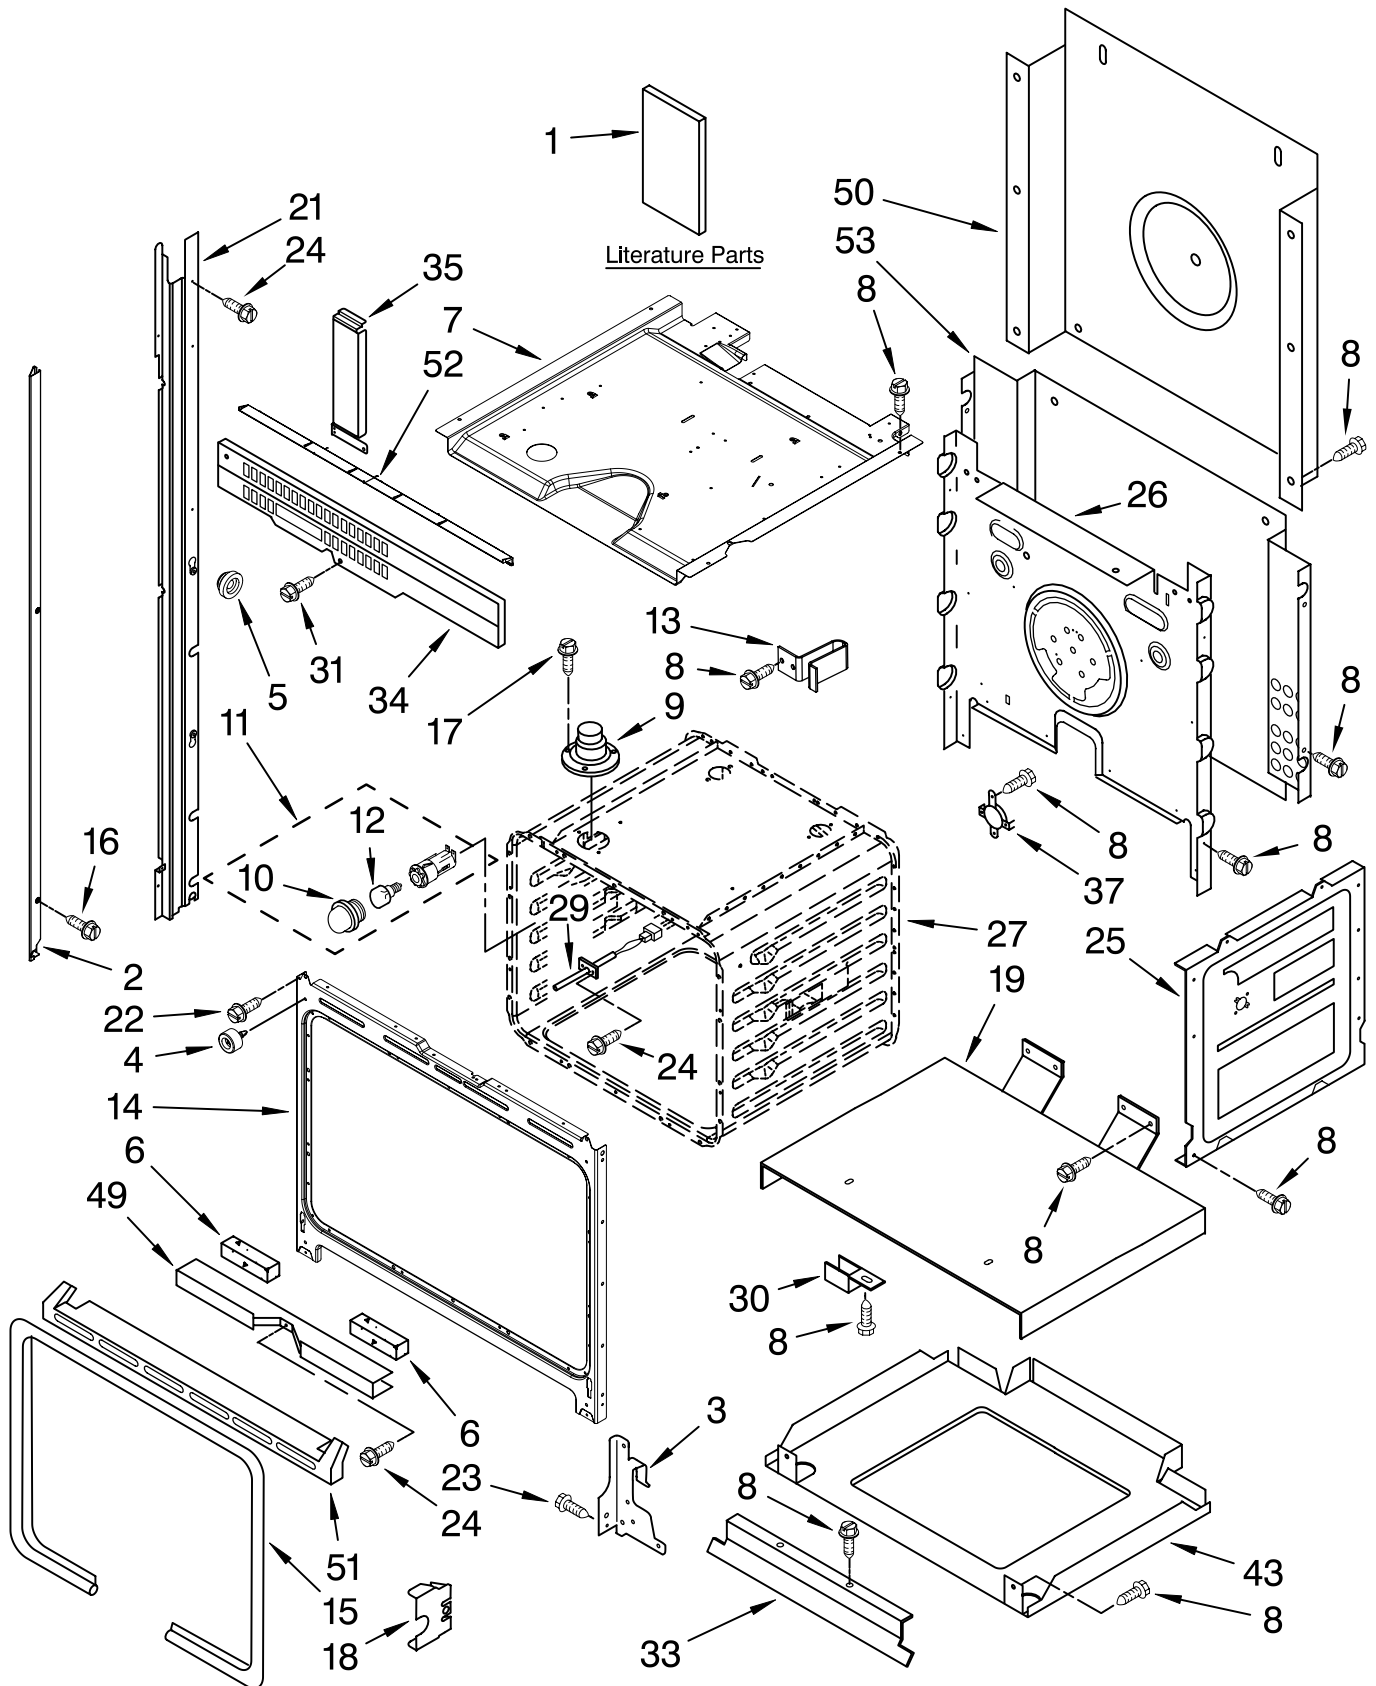

OVEN PARTS

For Models: GMC305PRS02
(Stainless)

30" BUILT-IN ELECTRIC
COMBO
SENSOR/SC
(GOLD LINE)

FOR ORDERING INFORMATION REFER TO PARTS PRICE LIST

OVEN PARTS

For Models: GMC305PRS02
(Stainless)

Illus. No.	Part No.	DESCRIPTION
1		Literature Parts Installation Instructions
	8303655	English
	8303780	French Use & Care Guide (Microwave)
	8304078	English
	8304082	French Use & Care Guide (Oven)
	8304077	English
	8304081	French
	8304173	Tech Sheet (Oven) Safer Cooking Tips
	3191638	English
	9759133	French
2		Trim, Side
	W10145006	Right
	W10145007	Left
3		Hinge, Receiver
	4455606	Right
	4455605	Left
4	W10105790	Bumper, Door

Illus. No.	Part No.	DESCRIPTION
5	4448444	Grommet, Mounting Rail
6	4452490	Spacer, Foam
7	8303099	Top, Chassis
8	4449809	Screw
9	4452158	Tube, Vent
10	W10067870	Lens, Light
11	W10009930	Assembly, Oven Light
12	4452166	Bulb, Light
13	8300791	Bracket, Combo
14	W10130368	Frame, Front
15	4455382	Gasket, Door
16	3400832	Screw
17	3196176	Screw
18	4452152	Bracket, Mounting
19	4451478	Support, Insulation Rail, Side
21	8303117	Right
	8303118	Left
22	4449040	Screw
23	4449743	Screw
24	4449154	Screw
25	4455641	Side, Chassis

Illus. No.	Part No.	DESCRIPTION
26	4452234	Back, Chassis
27		Liner, Oven (Not Serviceable)
29	4455636	Sensor
30	4449845	Bracket, Support
31	4450038	Screw
33	9760677	Deflector, Vent
34	8302592	Vent, Center
35	4449906	Ext-Filler
37	9759243	Thermostat (TOD)
43	9759713	Base, Chassis
49	4448933	Retainer, Gasket
50	4451747	Cover, Back
51	W10145001	Trim, Vent Bottom
52	8303502	Vent, Control
53	4451756	Chassis, Back